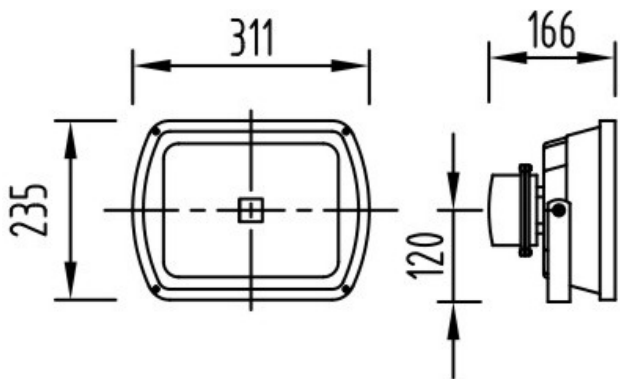

Input Voltage:	220V/50Hz
Current:	0.2285 A
Power factor	>0.9
Proof Class:	IP65
Viewing Angle:	120°
CRI:	R <sub>a</sub> >80
Life Expectancy:	>30000 hours
Certification:	CE, RoHS

Integral driver, mounting bracket and 0.5m of rubber flex included.