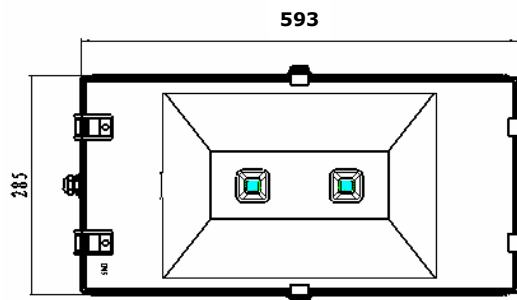

Specification

LED Flood Light

140W   Life 40000hrs

Key Features:

- Long Life
- Energy Saving
- Environmentally Friendly
- High Efficiency
- Easy Installation

Part Number:	CE2-14000W	CE2-14000C
Colours:	Warm White	Cool White
Colour Temperature:	3000k	6000k
Output Lumens:	12600 lm	14000 lm
Power Consumption:	140W	
Power Factor:	0.98	
Input Voltage:	90-240V	
Light Efficiency:	>90%	
CRI:	>80	
Proof Class:	IP65	
Viewing Angle	75°	
Life Expectancy:	>50000 hours	
Dimensions:	593mm(L) × 285mm(W) × 93mm(H)	
Certification:	CE, RoHS	