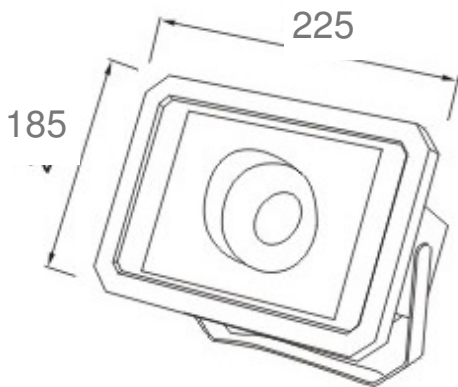

Specification

Celsian 2 Flood (35W)

35W

Life
30,000
hours

Key Features:

- Instant illumination (ideal for use with PIR sensor).
- IP65 rated and Aluminium Alloy Die-cast Housing for outdoor use.

Part No.	LED Power consumption	Total power consumption	Colour	Colour Temp	Lumen output	Can replace
CE2-3500W	30W	35W	Warm white	3000±500	2200lm	300 watt linear halogen or 60 watt metal halide
CE2-3500C	30W	35W	Cool white	5500±500	2400lm	

Input Voltage:	220V/50Hz
Current:	0.150 A
Power factor	>0.9
Proof Class:	IP65
Viewing Angle:	120°
CRI:	R _a >80
Life Expectancy:	>30000 hours (L ₇₀)
Certification:	CE, RoHS

Integral driver, mounting bracket and 0.5m of rubber flex included.